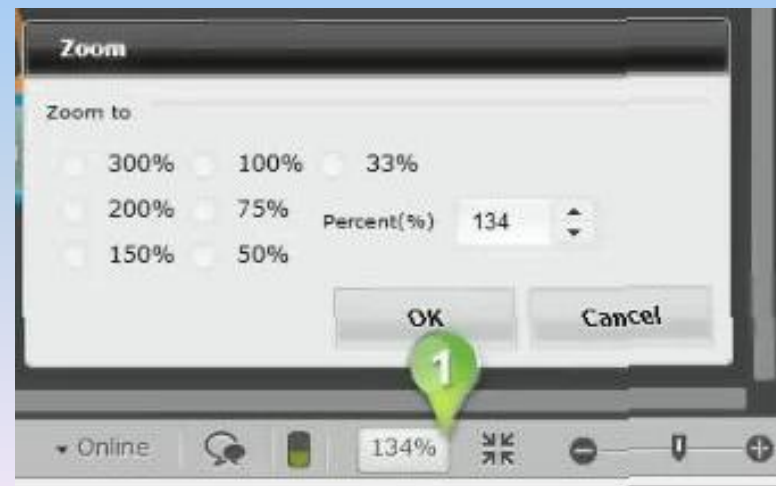

Панель навигации

Внизу имеется панель навигации масштаба