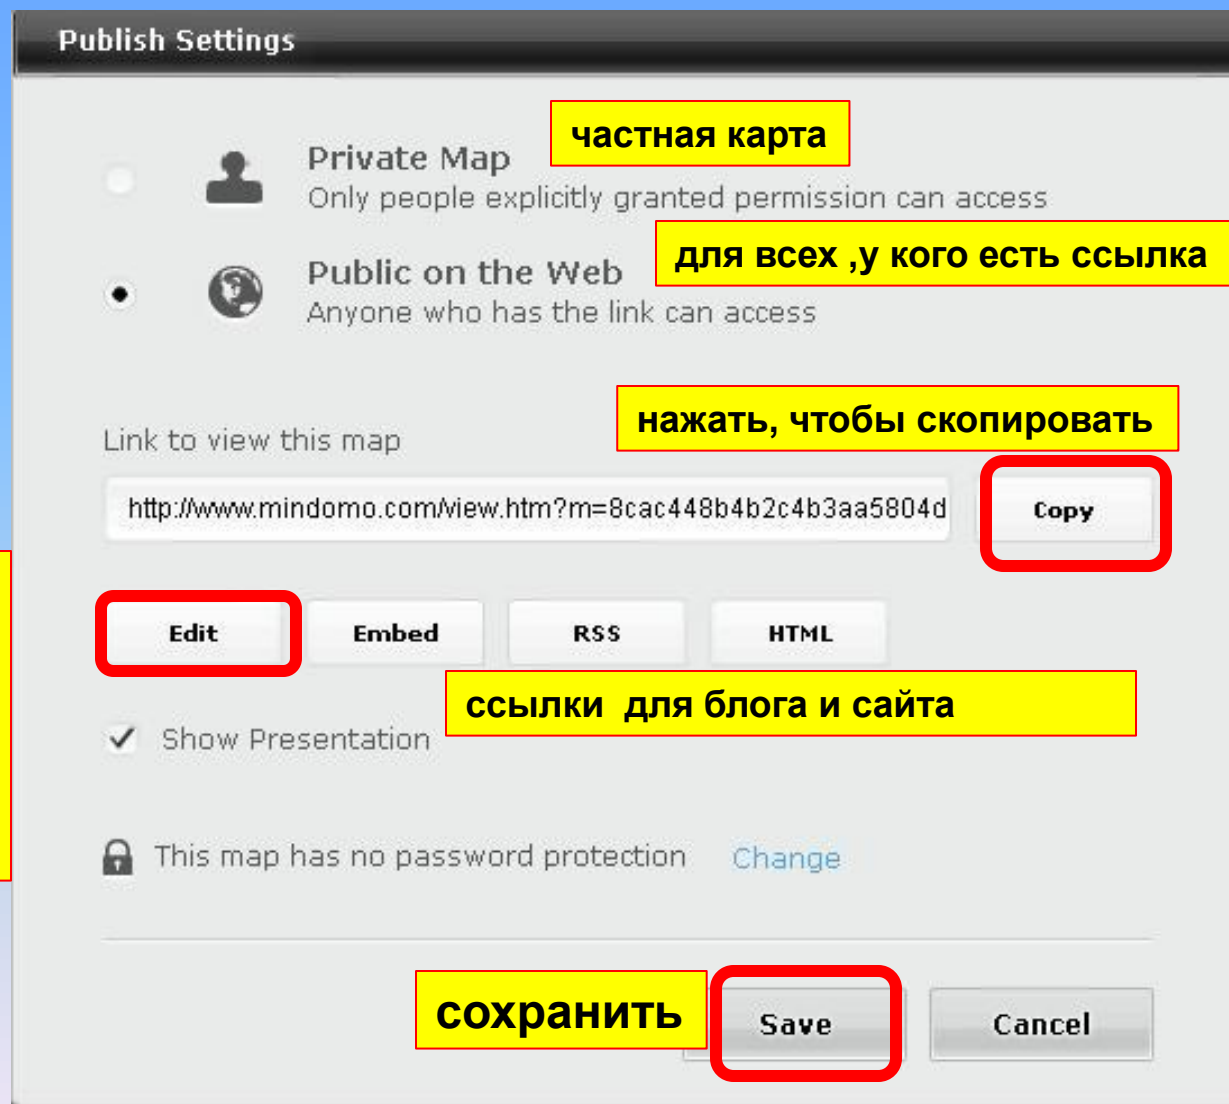

Расположение ветвей карты

Отношения

Делимся картой и настраиваем права доступа

Click on Share

1. Change the map publishing settings.
2. Users list that currently are invited and their editing rights.
3. Enter email address to share and choose editing rights.
4. Add message to your invitation.
5. Change the rights of the editors.
6. Link for editing the map – It will be copied in your clipboard.
7. Share and save.

1. Select the map access.
2. Direct link to your mind map.
3. Use direct links for your mind map.
4. Add or remove map password.

1. Editors are allowed to add people and change the permissions.
2. Only the owner can change the permissions.

ссылка для редактирования (можно отправить коллегам или ученикам для коллективной работы)

Просмотр карты

The screenshot displays the 'The ABC - Presenter' software interface. At the top, the title bar reads 'The ABC - Presenter' and includes an 'Upgrade to PREMIUM!' button, 'Close', and 'Logout' options. Below the title bar is a navigation bar with a 'Slides' dropdown menu set to '1', a play button, a plus sign, a 'Slide' dropdown, a trash icon, and a back arrow. A context menu is open over the slide map, listing the following actions: 'Present topics collapsed', 'Add/Remove topics from slide', and 'Delete slide'. The main content area features a slide map with a central '1' and four connected nodes: 'A Apple', 'The ABC', and two 'video' nodes. The 'The ABC' node contains a graphic with the letters 'ABC' and the text 'The ABC'.