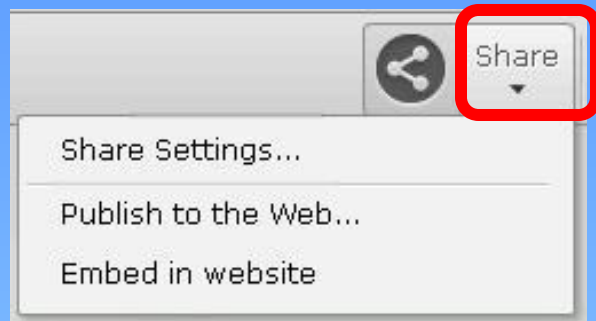

Шрифт

Выбор шрифта, его размер, цвет

Выбираем фон

Представлена возможность выбора фона из предложенных вариантов или создания своего фона, например, вставки своей картинки или фотографии с рабочего стола компьютера.

Расположение ветвей карты

Отношения

Делимся картой и настраиваем права доступа

Click on Share

1. Change the map publishing settings.
2. Users list that currently are invited and their editing rights.
3. Enter email address to share and choose editing rights.
4. Add message to your invitation.
5. Change the rights of the editors.
6. Link for editing the map – It will be copied in your clipboard.
7. Share and save.

1. Select the map access.
2. Direct link to your mind map.
3. Use direct links for your mind map.
4. Add or remove map password.

1. Editors are allowed to add people and change the permissions.
2. Only the owner can change the permissions.

ссылка для редактирования (можно отправить коллегам или ученикам для коллективной работы)

Просмотр карты

The screenshot displays the 'The ABC - Presenter' software interface. At the top, the title bar reads 'The ABC - Presenter' and includes an 'Upgrade to PREMIUM!' button, 'Close', and 'Logout' options. Below the title bar is a navigation bar with a 'Slides' dropdown menu set to '1', a play button, a plus sign, a 'Slide' dropdown, a trash icon, and a back arrow. A context menu is open over the slide map, listing the following actions: 'Present topics collapsed', 'Add/Remove topics from slide', and 'Delete slide'. The main content area features a slide map with a central '1' and four connected nodes: 'A Apple', 'The ABC', and two 'video' nodes. The 'The ABC' node contains a graphic with the letters 'ABC' and the text 'The ABC'.